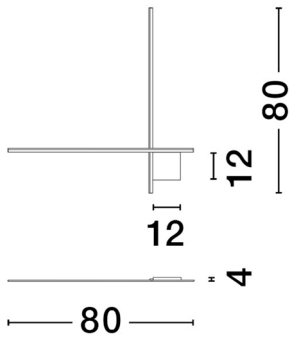

## PRODUCT PHOTOGRAPH

## TECHNICAL DRAWING

## DIMENSION & WEIGHT

LxWxH (cm)	L:80 W:4 H:80
Cut out (cm)	N/A
Weight (Kgr)	1.2

### PHOTOMETRICAL DATA

Luminous Flux	<b>1351 lm</b>
Color Temperature	<b>2700K</b>
Light Color (Designation)	<b>Warm White</b>