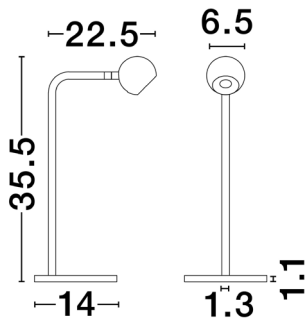

NOVA LUCE

PRODUCT DATASHEET

Version: 001

PRODUCT PHOTOGRAPH

TECHNICAL DRAWING

GENERAL INFORMATION

Product Code	9540253
Collection	Decorative
Product Category	Table
Product Family	Sfera
Mounting Location	N/A
Application Environment	Indoor
Specifications	

DIMENSION & WEIGHT

LxWxH (cm)	L: 14 W: 22,5 H: 35,5
Cut out (cm)	N/A
Weight (Kgr)	1.9

MATERIAL & COLOR

Product Color	Black
Body Material	Aluminium & Steel

APPLICATION & MOUNTING

Ambient Working Temp.	Max 45 oC
Type of Protection	IP20
Dimmable	No
Type of Dimming	N/A
Mounting type	N/A
Mounting Depth (cm)	N/A
Led Module Replaceable	No
Light Source	LED

Power (Nominal)	6 W
Input voltage (Nominal)	220-240Vac
Mains Frequency	50/60Hz

PHOTOMETRICAL DATA

Luminous Flux	514 lm
Color Temperature	3000K
Light Color (Designation)	Warm White

WARRANTY

Warranty	3 Years
----------	----------------