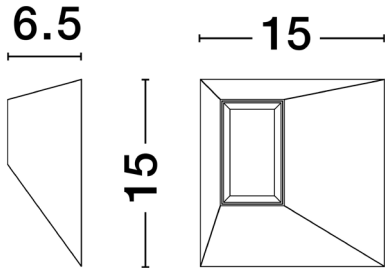

NOVA LUCE

PRODUCT DATASHEET

Version: 001

PRODUCT PHOTOGRAPH

TECHNICAL DRAWING

GENERAL INFORMATION

Product Code	9870042
Collection	Decorative
Product Category	Ceiling
Product Family	Outopia
Mounting Location	Ceiling
Application Environment	Indoor
Specifications	

DIMENSION & WEIGHT

LxWxH (cm)	L: 15 W: 15 H: 6.5
Cut out (cm)	N/A
Weight (Kgr)	0.7

MATERIAL & COLOR

Product Color	Beige
Body Material	Aluminium & Steel

APPLICATION & MOUNTING

Ambient Working Temp.	Max 45 oC
Type of Protection	IP20
Dimmable	No
Type of Dimming	N/A
Mounting type	Surface
Mounting Depth (cm)	N/A
Led Module Replaceable	No
Light Source	LED

NOVA LUCE S.A

Schimatari Viotias
32009, Greece

+30 22620 58 121
+30 22620 56 743

info@novaluce.com
www.novaluce.com