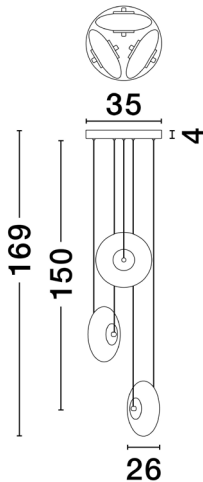

GENERAL INFORMATION

Product Code	9416946
Collection	Decorative
Product Category	Suspension
Product Family	Skia
Mounting Location	Ceiling
Application Environment	Indoor
Specifications	

DIMENSION & WEIGHT

LxWxH (cm)	D: 35 H: 169
Cut out (cm)	N/A
Weight (Kgr)	3.7

MATERIAL & COLOR

Product Color	Black & Smoky Gray
Body Material	Metal & Glass

APPLICATION & MOUNTING

Ambient Working Temp.	Max 45 oC
Type of Protection	IP20
Dimmable	Yes
Type of Dimming	Triac
Mounting type	Surface
Mounting Depth (cm)	N/A
Led Module Replaceable	No
Light Source	LED

NOVA LUCE S.A

Schimatari Viotias
32009, Greece

+30 22620 58 121
+30 22620 56 743

info@novaluce.com
www.novaluce.com