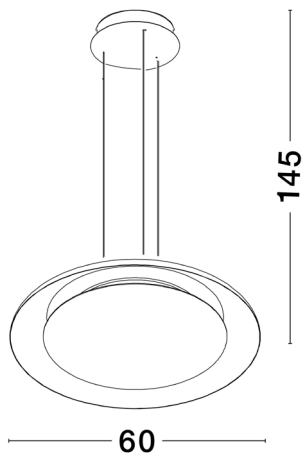

NOVA LUCE

PRODUCT DATASHEET

Version: 001

PRODUCT PHOTOGRAPH

TECHNICAL DRAWING

GENERAL INFORMATION

Product Code	9345713
Collection	Decorative
Product Category	Suspension
Product Family	Epos
Mounting Location	Ceiling
Application Environment	Indoor
Specifications	

DIMENSION & WEIGHT

LxWxH (cm)	D: 60 H: 145
Cut out (cm)	N/A
Weight (Kgr)	4.2

MATERIAL & COLOR

Product Color	Black & Brushed Gold
Body Material	Metal & Acrilyc

APPLICATION & MOUNTING

Ambient Working Temp.	Max 45 oC
Type of Protection	IP20
Dimmable	Yes
Type of Dimming	Triac
Mounting type	Surface
Mounting Depth (cm)	N/A
Led Module Replaceable	No
Light Source	LED

Power (Nominal)	38 W
Input voltage (Nominal)	220-240Vac
Mains Frequency	50/60Hz

PHOTOMETRICAL DATA

Luminous Flux	2100 lm
Color Temperature	2700-4000K
Light Color (Designation)	WW - CW

WARRANTY

Warranty	3 Years
----------	----------------