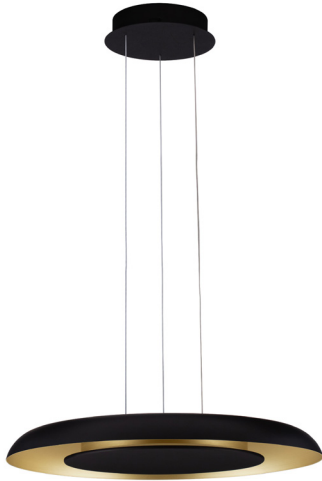

NOVA LUCE

PRODUCT DATASHEET

Version: 001

PRODUCT PHOTOGRAPH

TECHNICAL DRAWING

GENERAL INFORMATION

Product Code	9345713
Collection	Decorative
Product Category	Suspension
Product Family	Epos
Mounting Location	Ceiling
Application Environment	Indoor
Specifications	

DIMENSION & WEIGHT

LxWxH (cm)	D: 60 H: 145
Cut out (cm)	N/A
Weight (Kgr)	4.2

MATERIAL & COLOR

Product Color	Black & Brushed Gold
Body Material	Metal & Acrilyc

APPLICATION & MOUNTING

Ambient Working Temp.	Max 45 oC
Type of Protection	IP20
Dimmable	Yes
Type of Dimming	Triac
Mounting type	Surface
Mounting Depth (cm)	N/A
Led Module Replaceable	No
Light Source	LED

Power (Nominal)	38 W
Input voltage (Nominal)	220-240Vac
Mains Frequency	50/60Hz

PHOTOMETRICAL DATA

Luminous Flux	2100 lm
Color Temperature	2700-4000K
Light Color (Designation)	WW - CW

WARRANTY

Warranty	3 Years
----------	----------------