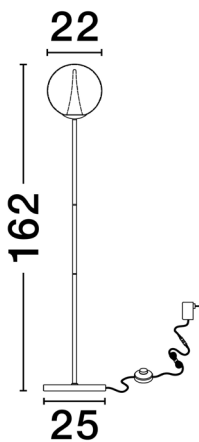

NOVA LUCE

PRODUCT DATASHEET

Version: 001

PRODUCT PHOTOGRAPH

TECHNICAL DRAWING

GENERAL INFORMATION

Product Code	9416943
Collection	Decorative
Product Category	Floor
Product Family	Gi
Mounting Location	N/A
Application Environment	Indoor
Specifications	

DIMENSION & WEIGHT

LxWxH (cm)	D:22 H:162
Cut out (cm)	N/A
Weight (Kgr)	4.2

MATERIAL & COLOR

Product Color	Gold
Body Material	Metal & Glass

APPLICATION & MOUNTING

Ambient Working Temp.	Max 45 oC
Type of Protection	IP20
Dimmable	Yes
Type of Dimming	Triac
Mounting type	N/A
Mounting Depth (cm)	N/A
Led Module Replaceable	No
Light Source	LED

Power (Nominal)	7 W
Input voltage (Nominal)	220-240Vac
Mains Frequency	50/60Hz

PHOTOMETRICAL DATA

Luminous Flux	506 lm
Color Temperature	3000K
Light Color (Designation)	Warm White

WARRANTY

Warranty	3 Years
----------	----------------