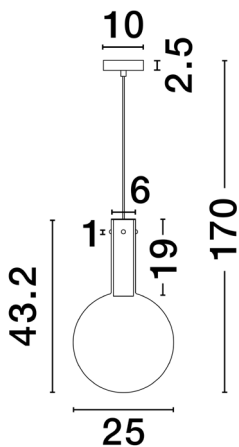

NOVA LUCE

PRODUCT DATASHEET

Version: 001

PRODUCT PHOTOGRAPH

TECHNICAL DRAWING

GENERAL INFORMATION

Product Code	9030543
Collection	Decorative
Product Category	Suspension
Product Family	Nostos
Mounting Location	Ceiling
Application Environment	Indoor
Specifications	

DIMENSION & WEIGHT

LxWxH (cm)	D:25 H:170
Cut out (cm)	N/A
Weight (Kgr)	1.5

MATERIAL & COLOR

Product Color	Brown & Gold
Body Material	Metal & Glass

APPLICATION & MOUNTING

Ambient Working Temp.	Max 45 oC
Type of Protection	IP20
Dimmable	Yes
Type of Dimming	Triac
Mounting type	Surface
Mounting Depth (cm)	N/A
Led Module Replaceable	No
Light Source	LED

Power (Nominal)	6 W
Input voltage (Nominal)	220-240Vac
Mains Frequency	50/60Hz

PHOTOMETRICAL DATA

Luminous Flux	683 lm
Color Temperature	3000K
Light Color (Designation)	Warm White

WARRANTY

Warranty	3 Years
----------	----------------