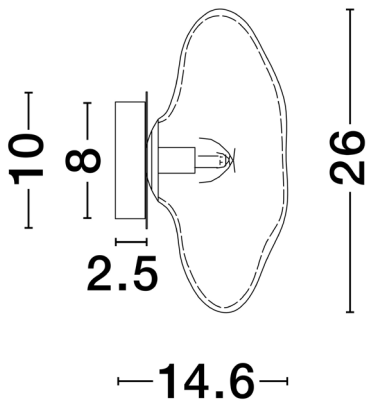

## TECHNICAL DRAWING

## DIMENSION & WEIGHT

LxWxH (cm)	D: 26 H: 14,6
Cut out (cm)	N/A
Weight (Kgr)	1.4