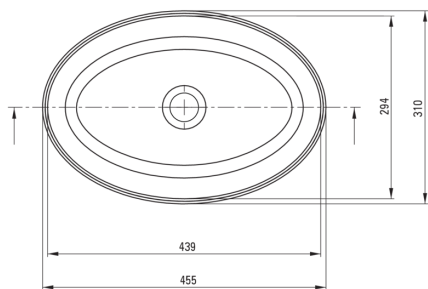

ALPINIA

Ceramic washbasin, countertop

Product code: CGA_6U4S

EAN: 5907650862598

Color: white

Warranty [years]: 10

Washbasin

Material	ceramic
Width [mm]	310
Length [mm]	455
Height [mm]	140
Installation method	countertop/standing

Features:

- Hard and durable ceramics does not lose its properties with long use
- Antibacterial coating, preventing the growth of microorganisms
- Only the best materials, the quality of which has been confirmed by laboratory tests
- Dedicated cleaning agent, safe for cleaned surfaces