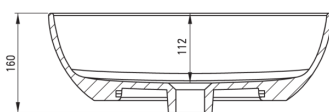

ALPINIA

Ceramic washbasin, countertop

Product code: CGA_6U4S

EAN: 5907650862598

Color: white

Warranty [years]: 10

Washbasin

Material	ceramic
Width [mm]	310
Length [mm]	455
Height [mm]	140
Installation method	countertop/standing

Features:

- Hard and durable ceramics does not lose its properties with long use
- Antibacterial coating, preventing the growth of microorganisms
- Only the best materials, the quality of which has been confirmed by laboratory tests
- Dedicated cleaning agent, safe for cleaned surfaces