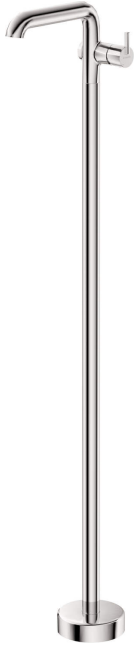

Washbasin tap, freestanding

Product code: BQS_02KK

EAN: 5907650870197

Color: chrome

Warranty [years]: 7

Mixer

Finish	chrome
Material	brass
Mixer type	single-handle, mixer
Installation method	floor
Flow class [l/min]	Z - 4-9 l/min
Acoustic group [db]	II (20 < x ≤ 30)

Mixer cartridge

Ceramic cartridge size	25 mm
------------------------	-------

Spout

Spout type	still
Mixer spout range [mm]	185
Material	brass

Aerator

Aerator type	honeycomb, swivel
--------------	-------------------

Features:

- Noble form and timeless simplicity
- The mixer is equipped with a stream aerator
- The movable aerator allows you to direct the water stream
- Z flow class (4-9 l/min) allowing for water consumption reduction
- The offer includes a cleaning agent for fixtures in all colors