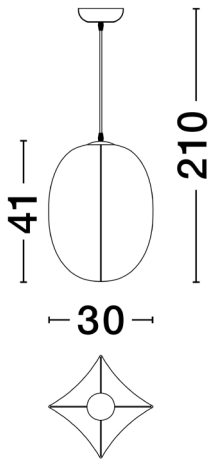

NOVA LUCE

PRODUCT DATASHEET

Version: 001

PRODUCT PHOTOGRAPH

TECHNICAL DRAWING

GENERAL INFORMATION

Product Code	9620164
Collection	Decorative
Product Category	Suspension
Product Family	Pierida
Mounting Location	Ceiling
Application Environment	Indoor
Specifications	

DIMENSION & WEIGHT

LxWxH (cm)	D: 30 H: 210
Cut out (cm)	N/A
Weight (Kgr)	0.9

MATERIAL & COLOR

Product Color	White
Body Material	Mulberry Silk

APPLICATION & MOUNTING

Ambient Working Temp.	Max 45 oC
Type of Protection	IP20
Dimmable	Depend On Lamp
Type of Dimming	Depend On Lamp
Mounting type	Surface
Mounting Depth (cm)	N/A
Led Module Replaceable	Yes
Light Source	LED E27

Power (Nominal)	12 W
Input voltage (Nominal)	220-240Vac
Mains Frequency	50/60Hz

PHOTOMETRICAL DATA

Luminous Flux	Depend On Lamp
Color Temperature	Depend On Lamp
Light Color (Designation)	Warm White

WARRANTY