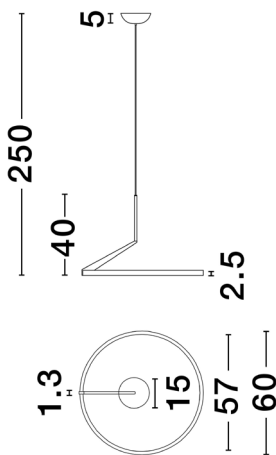

NOVA LUCE

PRODUCT DATASHEET

Version: 001

PRODUCT PHOTOGRAPH

TECHNICAL DRAWING

GENERAL INFORMATION

Product Code	9088138
Collection	Decorative
Product Category	Suspension
Product Family	Tilia
Mounting Location	Ceiling
Application Environment	Indoor
Specifications	

DIMENSION & WEIGHT

LxWxH (cm)	D: 60 H: 250
Cut out (cm)	N/A
Weight (Kgr)	1.9

MATERIAL & COLOR

Product Color	Champaign Gold
Body Material	Aluminium

APPLICATION & MOUNTING

Ambient Working Temp.	Max 45 oC
Type of Protection	IP20
Dimmable	Yes
Type of Dimming	Triac
Mounting type	Surface
Mounting Depth (cm)	N/A
Led Module Replaceable	No
Light Source	LED

Power (Nominal)	31 W
Input voltage (Nominal)	220-240Vac
Mains Frequency	50/60Hz

PHOTOMETRICAL DATA

Luminous Flux	2210 lm
Color Temperature	2700-3000-4000K
Light Color (Designation)	WW - CW

WARRANTY

Warranty	3 Years
----------	----------------