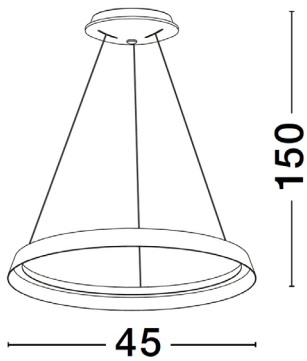

GENERAL INFORMATION

Product Code	9030520
Collection	Decorative
Product Category	Suspension
Product Family	Ormi
Mounting Location	Ceiling
Application Environment	Indoor
Specifications	

DIMENSION & WEIGHT

LxWxH (cm)	D: 45 H: 150
Cut out (cm)	N/A
Weight (Kgr)	2.0

MATERIAL & COLOR

Product Color	Champaign Brown
Body Material	Aluminium & Acrylic

APPLICATION & MOUNTING

Ambient Working Temp.	Max 45 oC
Type of Protection	IP20
Dimmable	Yes
Type of Dimming	Triac
Mounting type	Surface
Mounting Depth (cm)	N/A
Led Module Replaceable	No
Light Source	LED

NOVA LUCE S.A

Schimatari Viotias
32009, Greece

+30 22620 58 121
+30 22620 56 743

info@novaluce.com
www.novaluce.com