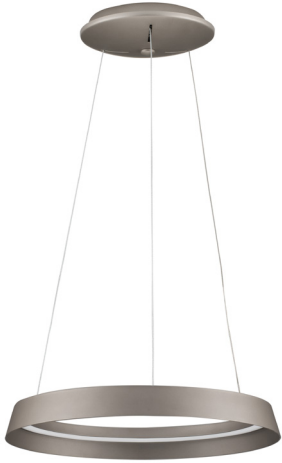

## PRODUCT PHOTOGRAPH

## GENERAL INFORMATION

Product Code	9030520
Collection	Decorative
Product Category	Suspension
Product Family	Ormi
Mounting Location	Ceiling
Application Environment	Indoor
Specifications	

## MATERIAL & COLOR

Product Color	Champaign Brown
Body Material	Aluminium & Acrylic