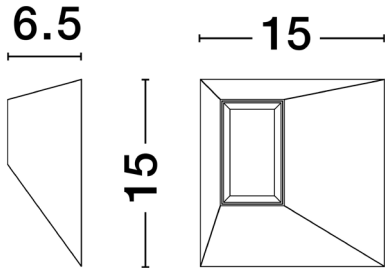

NOVA LUCE

PRODUCT DATASHEET

Version: 001

PRODUCT PHOTOGRAPH

TECHNICAL DRAWING

GENERAL INFORMATION

Product Code	9870040
Collection	Decorative
Product Category	Ceiling
Product Family	Outopia
Mounting Location	Ceiling
Application Environment	Indoor
Specifications	

DIMENSION & WEIGHT

LxWxH (cm)	L: 15 W: 15 H: 6.5
Cut out (cm)	N/A
Weight (Kgr)	0.7

MATERIAL & COLOR

Product Color	Black
Body Material	Aluminium & Steel

APPLICATION & MOUNTING

Ambient Working Temp.	Max 45 oC
Type of Protection	IP20
Dimmable	No
Type of Dimming	N/A
Mounting type	Surface
Mounting Depth (cm)	N/A
Led Module Replaceable	No
Light Source	LED