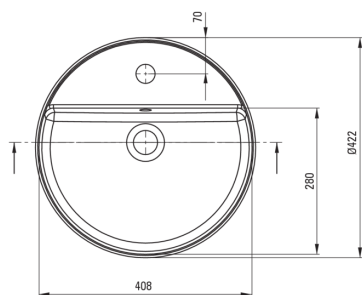

ROUND

Ceramic washbasin, countertop

Product code: CGR_6U4B

EAN: 5907650862710

Color: white

Warranty [years]: 10

Washbasin

Material	ceramic
Width [mm]	420
Height [mm]	120
Installation method	countertop/standing

Features:

- Hard and durable ceramics does not lose its properties with long use
- Antibacterial coating, preventing the growth of microorganisms
- Only the best materials, the quality of which has been confirmed by laboratory tests
- Dedicated cleaning agent, safe for cleaned surfaces