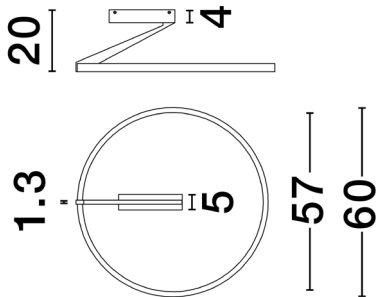

NOVA LUCE

PRODUCT DATASHEET

Version: 001

PRODUCT PHOTOGRAPH

TECHNICAL DRAWING

GENERAL INFORMATION

| | |
|-------------------------|------------|
| Product Code | 9088136 |
| Collection | Decorative |
| Product Category | Ceiling |
| Product Family | Tilia |
| Mounting Location | Ceiling |
| Application Environment | Indoor |
| Specifications | |

DIMENSION & WEIGHT

| | |
|--------------|-------------|
| LxWxH (cm) | D: 60 H: 20 |
| Cut out (cm) | N/A |
| Weight (Kgr) | 1.7 |

MATERIAL & COLOR

| | |
|---------------|----------------|
| Product Color | Champaign Gold |
| Body Material | Aluminium |

| | |
|-------------------------|-------------------|
| Power (Nominal) | 44 W |
| Input voltage (Nominal) | 220-240Vac |
| Mains Frequency | 50/60Hz |

PHOTOMETRICAL DATA

| | |
|---------------------------|------------------------|
| Luminous Flux | 2277 lm |
| Color Temperature | 2700-3000-4000K |
| Light Color (Designation) | WW - CW |