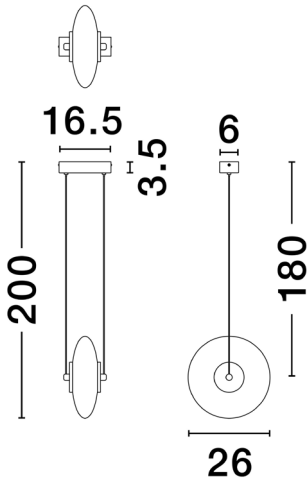

NOVA LUCE

PRODUCT DATASHEET

Version: 001

PRODUCT PHOTOGRAPH

TECHNICAL DRAWING

GENERAL INFORMATION

Product Code	9416944
Collection	Decorative
Product Category	Suspension
Product Family	Skia
Mounting Location	Ceiling
Application Environment	Indoor
Specifications	

DIMENSION & WEIGHT

LxWxH (cm)	D: 26 H: 200
Cut out (cm)	N/A
Weight (Kgr)	1.1

MATERIAL & COLOR

Product Color	Black & Smoky Gray
Body Material	Metal & Glass

APPLICATION & MOUNTING

Ambient Working Temp.	Max 45 oC
Type of Protection	IP20
Dimmable	Yes
Type of Dimming	Triac
Mounting type	Surface
Mounting Depth (cm)	N/A
Led Module Replaceable	No
Light Source	LED

NOVA LUCE S.A

Schimatari Viotias
32009, Greece

+30 22620 58 121
+30 22620 56 743

info@novaluce.com
www.novaluce.com