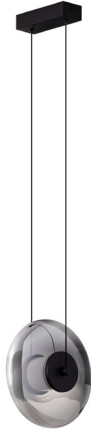

### PRODUCT PHOTOGRAPH

### GENERAL INFORMATION

Product Code	9416944
Collection	Decorative
Product Category	Suspension
Product Family	Skia
Mounting Location	Ceiling
Application Environment	Indoor
Specifications	

### DIMENSION & WEIGHT

LxWxH (cm)	D: 26 H: 200
Cut out (cm)	N/A
Weight (Kgr)	1.1

### MATERIAL & COLOR

Product Color	Black & Smoky Gray
Body Material	Metal & Glass