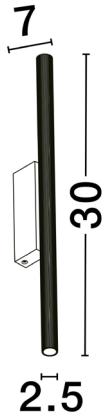

NOVA LUCE

PRODUCT DATASHEET

Version: 001

PRODUCT PHOTOGRAPH

GENERAL INFORMATION

Product Code	9060234
Collection	Decorative
Product Category	Wall
Product Family	Paron
Mounting Location	Wall
Application Environment	Indoor
Specifications	

DIMENSION & WEIGHT

LxWxH (cm)	L: 30 W: 2.5 H: 8
Cut out (cm)	N/A
Weight (Kgr)	0.4

TECHNICAL DRAWING

MATERIAL & COLOR

Product Color	Black
Body Material	Aluminium

APPLICATION & MOUNTING

Ambient Working Temp.	Max 45 oC
Type of Protection	IP20
Dimmable	No
Type of Dimming	N/A
Mounting type	Surface
Mounting Depth (cm)	N/A
Led Module Replaceable	No
Light Source	LED

Power (Nominal)	11 W
Input voltage (Nominal)	220-240Vac
Mains Frequency	50/60Hz

PHOTOMETRICAL DATA

Luminous Flux	507 lm
Color Temperature	3000K
Light Color (Designation)	Warm White

WARRANTY

Warranty	3 Years
----------	----------------