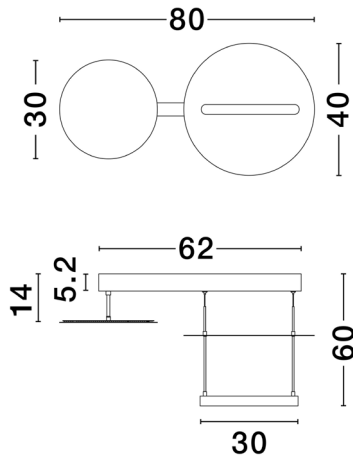

NOVA LUCE

PRODUCT DATASHEET

Version: 001

PRODUCT PHOTOGRAPH

TECHNICAL DRAWING

GENERAL INFORMATION

Product Code	9580678
Collection	Decorative
Product Category	Suspension
Product Family	Diona
Mounting Location	Ceiling
Application Environment	Indoor
Specifications	

DIMENSION & WEIGHT

LxWxH (cm)	L: 80 W: 40 H: 60
Cut out (cm)	N/A
Weight (Kgr)	3.8

MATERIAL & COLOR

Product Color	Black & White
Body Material	Aluminium

APPLICATION & MOUNTING

Ambient Working Temp.	Max 45 oC
Type of Protection	IP20
Dimmable	Yes
Type of Dimming	Triac
Mounting type	Surface
Mounting Depth (cm)	N/A
Led Module Replaceable	No
Light Source	LED

Power (Nominal)	35 W
Input voltage (Nominal)	220-240Vac
Mains Frequency	50/60Hz

PHOTOMETRICAL DATA

Luminous Flux	2420 lm
Color Temperature	3000K
Light Color (Designation)	Warm White

WARRANTY

Warranty	3 Years
----------	----------------