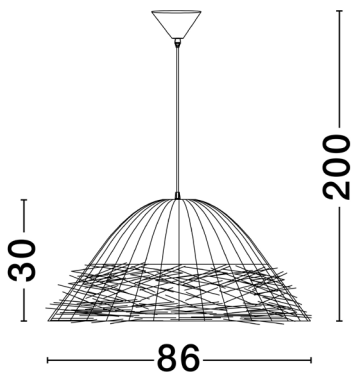

GENERAL INFORMATION

Product Code	9586513
Collection	Decorative
Product Category	Suspension
Product Family	Natu
Mounting Location	Ceiling
Application Environment	Indoor
Specifications	

DIMENSION & WEIGHT

LxWxH (cm)	D:86 H1:30 H2:200
Cut out (cm)	N/A
Weight (Kgr)	4.4

MATERIAL & COLOR

Product Color	Natural
Body Material	Seagrass

APPLICATION & MOUNTING

Ambient Working Temp.	Max 45 oC
Type of Protection	IP20
Dimmable	Depend On Lamp
Type of Dimming	Depend On Lamp
Mounting type	Surface
Mounting Depth (cm)	N/A
Led Module Replaceable	Yes
Light Source	LED E27

NOVA LUCE S.A

Schimatari Viotias
32009, Greece

+30 22620 58 121
+30 22620 56 743

info@novaluce.com
www.novaluce.com