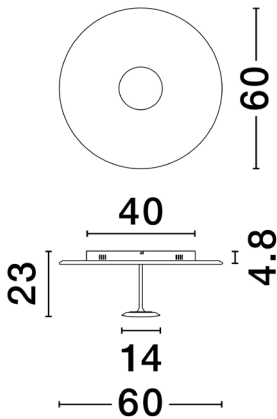

NOVA LUCE

PRODUCT DATASHEET

Version: 001

PRODUCT PHOTOGRAPH

TECHNICAL DRAWING

GENERAL INFORMATION

Product Code	9248181
Collection	Decorative
Product Category	Ceiling
Product Family	Nima
Mounting Location	Ceiling
Application Environment	Indoor
Specifications	

DIMENSION & WEIGHT

LxWxH (cm)	D: 60 H: 23
Cut out (cm)	N/A
Weight (Kgr)	4.2

MATERIAL & COLOR

Product Color	White
Body Material	Steel & Aluminium & Acrylic

APPLICATION & MOUNTING

Ambient Working Temp.	Max 45 oC
Type of Protection	IP20
Dimmable	Yes
Type of Dimming	Triac
Mounting type	Surface
Mounting Depth (cm)	N/A
Led Module Replaceable	No
Light Source	LED

NOVA LUCE S.A

Schimatari Viotias
32009, Greece

+30 22620 58 121
+30 22620 56 743

info@novaluce.com
www.novaluce.com