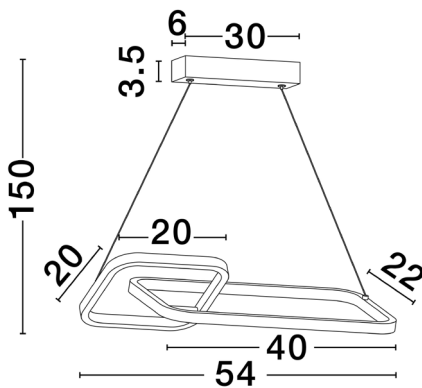

TECHNICAL DRAWING

GENERAL INFORMATION

Product Code	9001107
Collection	Decorative
Product Category	Suspension
Product Family	Imar
Mounting Location	Ceiling
Application Environment	Indoor
Specifications	

DIMENSION & WEIGHT

LxWxH (cm)	L: 54 W: 30 H: 150
Cut out (cm)	N/A
Weight (Kgr)	0.9

MATERIAL & COLOR

Product Color	Black & Gold
Body Material	Steel & Aluminium

APPLICATION & MOUNTING

Ambient Working Temp.	Max 45 oC
Type of Protection	IP20
Dimmable	Yes
Type of Dimming	Triac
Mounting type	Surface
Mounting Depth (cm)	N/A
Led Module Replaceable	No
Light Source	LED

NOVA LUCE S.A

Schimatari Viotias
32009, Greece

+30 22620 58 121
+30 22620 56 743

info@novaluce.com
www.novaluce.com