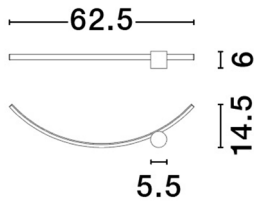

NOVA LUCE

PRODUCT DATASHEET

Version: 001

PRODUCT PHOTOGRAPH

TECHNICAL DRAWING

GENERAL INFORMATION

Product Code	9006094
Collection	Decorative
Product Category	Wall
Product Family	Kima
Mounting Location	Wall
Application Environment	Indoor
Specifications	

DIMENSION & WEIGHT

LxWxH (cm)	L:62.5 W:6 H:14.5
Cut out (cm)	N/A
Weight (Kgr)	0.4

MATERIAL & COLOR

Product Color	Gold & Black
Body Material	Aluminium

APPLICATION & MOUNTING

Ambient Working Temp.	Max 45 oC
Type of Protection	IP20
Dimmable	No
Type of Dimming	N/A
Mounting type	Surface
Mounting Depth (cm)	N/A
Led Module Replaceable	No
Light Source	LED

Power (Nominal)	14 W
Input voltage (Nominal)	220-240Vac
Mains Frequency	50/60Hz

PHOTOMETRICAL DATA

Luminous Flux	880 lm
Color Temperature	3000K
Light Color (Designation)	Warm White

WARRANTY

Warranty	3 Years
----------	----------------