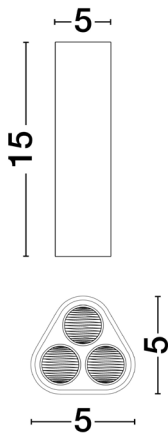

NOVA LUCE

PRODUCT DATASHEET

Version: 001

PRODUCT PHOTOGRAPH

TECHNICAL DRAWING

GENERAL INFORMATION

Product Code	9695101
Collection	Decorative
Product Category	Ceiling
Product Family	Etho
Mounting Location	Ceiling
Application Environment	Indoor
Specifications	

DIMENSION & WEIGHT

LxWxH (cm)	L: 5 W: 5 H: 15
Cut out (cm)	N/A
Weight (Kgr)	0.2

MATERIAL & COLOR

Product Color	Black
Body Material	Aluminium

APPLICATION & MOUNTING

Ambient Working Temp.	Max 45 oC
Type of Protection	IP20
Dimmable	No
Type of Dimming	N/A
Mounting type	Surface
Mounting Depth (cm)	N/A
Led Module Replaceable	No
Light Source	LED

Power (Nominal)	6 W
Input voltage (Nominal)	220-240Vac
Mains Frequency	50/60Hz

PHOTOMETRICAL DATA

Luminous Flux	454 lm
Color Temperature	3000K
Light Color (Designation)	Warm White

WARRANTY

Warranty	3 Years
----------	----------------