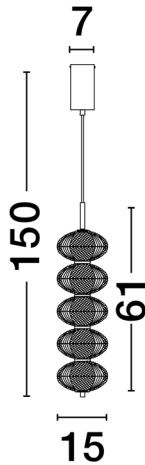

## PRODUCT PHOTOGRAPH

## TECHNICAL DRAWING

## DIMENSION & WEIGHT

LxWxH (cm)	<b>D: 15 H: 150</b>
Cut out (cm)	<b>N/A</b>
Weight (Kgr)	<b>2.2</b>