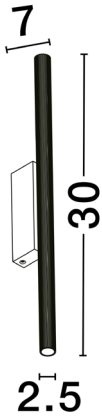

NOVA LUCE

PRODUCT DATASHEET

Version: 001

PRODUCT PHOTOGRAPH

TECHNICAL DRAWING

GENERAL INFORMATION

Product Code	9060235
Collection	Decorative
Product Category	Wall
Product Family	Paron
Mounting Location	Wall
Application Environment	Indoor
Specifications	

DIMENSION & WEIGHT

LxWxH (cm)	L: 30 W: 2.5 H: 8
Cut out (cm)	N/A
Weight (Kgr)	0.4

MATERIAL & COLOR

Product Color	White
Body Material	Aluminium

APPLICATION & MOUNTING

Ambient Working Temp.	Max 45 oC
Type of Protection	IP20
Dimmable	No
Type of Dimming	N/A
Mounting type	Surface
Mounting Depth (cm)	N/A
Led Module Replaceable	No
Light Source	LED

Power (Nominal)	11 W
Input voltage (Nominal)	220-240Vac
Mains Frequency	50/60Hz

PHOTOMETRICAL DATA

Luminous Flux	507 lm
Color Temperature	3000K
Light Color (Designation)	Warm White

WARRANTY

Warranty	3 Years
----------	----------------