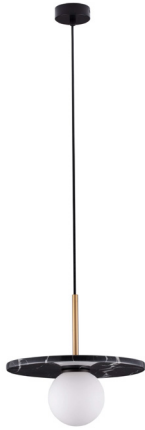

NOVA LUCE

PRODUCT DATASHEET

Version: 001

PRODUCT PHOTOGRAPH