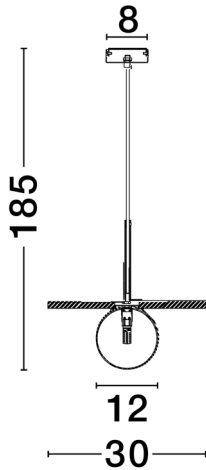

TECHNICAL DRAWING

GENERAL INFORMATION

Product Code	9501252
Collection	Decorative
Product Category	Suspension
Product Family	Idor
Mounting Location	Ceiling
Application Environment	Indoor
Specifications	

DIMENSION & WEIGHT

LxWxH (cm)	D: 30 H: 185
Cut out (cm)	N/A
Weight (Kgr)	3.3

MATERIAL & COLOR

Product Color	Black & White
Body Material	Marble & Glass

APPLICATION & MOUNTING

Ambient Working Temp.	Max 45 oC
Type of Protection	IP20
Dimmable	Depend On Lamp
Type of Dimming	Depend On Lamp
Mounting type	Surface
Mounting Depth (cm)	N/A
Led Module Replaceable	Yes
Light Source	LED G9

NOVA LUCE S.A

Schimatari Viotias
32009, Greece

+30 22620 58 121
+30 22620 56 743

info@novaluce.com
www.novaluce.com