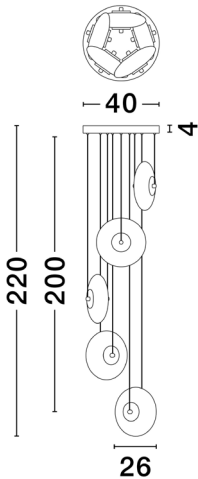

NOVA LUCE

PRODUCT DATASHEET

Version: 001

PRODUCT PHOTOGRAPH

TECHNICAL DRAWING

GENERAL INFORMATION

Product Code	9416947
Collection	Decorative
Product Category	Suspension
Product Family	Skia
Mounting Location	Ceiling
Application Environment	Indoor
Specifications	

DIMENSION & WEIGHT

LxWxH (cm)	D: 40 H: 220
Cut out (cm)	N/A
Weight (Kgr)	5.9

MATERIAL & COLOR

Product Color	Black & Smoky Gray
Body Material	Metal & Glass

APPLICATION & MOUNTING

Ambient Working Temp.	Max 45 oC
Type of Protection	IP20
Dimmable	Yes
Type of Dimming	Triac
Mounting type	Surface
Mounting Depth (cm)	N/A
Led Module Replaceable	No
Light Source	LED

Power (Nominal)	40 W
Input voltage (Nominal)	220-240Vac
Mains Frequency	50/60Hz

PHOTOMETRICAL DATA

Luminous Flux	1100 lm
Color Temperature	3000K
Light Color (Designation)	Warm White

WARRANTY

Warranty	3 Years
----------	----------------