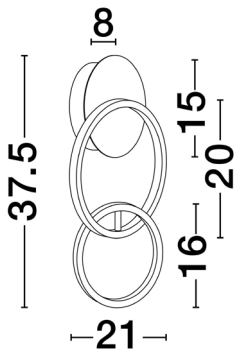

NOVA LUCE

PRODUCT DATASHEET

Version: 001

PRODUCT PHOTOGRAPH

TECHNICAL DRAWING

GENERAL INFORMATION

Product Code	9001109
Collection	Decorative
Product Category	Wall
Product Family	Imar
Mounting Location	Wall
Application Environment	Indoor
Specifications	

DIMENSION & WEIGHT

LxWxH (cm)	D: 21 W: 8 H: 37.5
Cut out (cm)	N/A
Weight (Kgr)	0.6

MATERIAL & COLOR

Product Color	Black & Gold
Body Material	Steel & Aluminium

APPLICATION & MOUNTING

Ambient Working Temp.	Max 45 oC
Type of Protection	IP20
Dimmable	Yes
Type of Dimming	Triac
Mounting type	Surface
Mounting Depth (cm)	N/A
Led Module Replaceable	No
Light Source	LED

Power (Nominal)	15 W
Input voltage (Nominal)	220-240Vac
Mains Frequency	50/60Hz

PHOTOMETRICAL DATA

Luminous Flux	762 lm
Color Temperature	3200K
Light Color (Designation)	Warm White

WARRANTY

Warranty	3 Years
----------	----------------