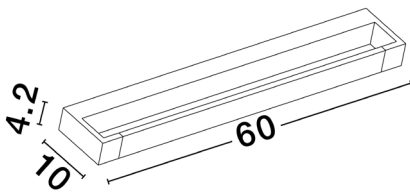

NOVA LUCE

PRODUCT DATASHEET

Version: 001

PRODUCT PHOTOGRAPH

TECHNICAL DRAWING

GENERAL INFORMATION

Product Code	9030705
Collection	Decorative
Product Category	Wall
Product Family	Arga
Mounting Location	Wall
Application Environment	Indoor
Specifications	

DIMENSION & WEIGHT

LxWxH (cm)	L: 60 W: 10 H: 4.2
Cut out (cm)	N/A
Weight (Kgr)	1.4

MATERIAL & COLOR

Product Color	Black
Body Material	Aluminium

APPLICATION & MOUNTING

Ambient Working Temp.	Max 45 oC
Type of Protection	IP44
Dimmable	No
Type of Dimming	N/A
Mounting type	Surface
Mounting Depth (cm)	N/A
Led Module Replaceable	No
Light Source	LED

NOVA LUCE S.A

Schimatari Viotias
32009, Greece

+30 22620 58 121
+30 22620 56 743

info@novaluce.com
www.novaluce.com