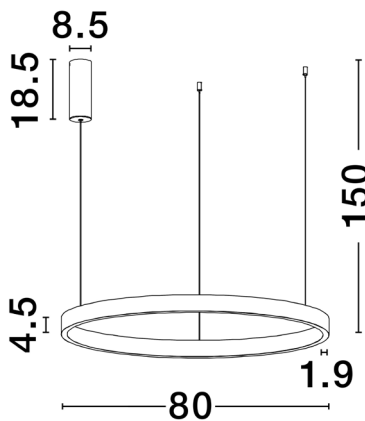

NOVA LUCE

PRODUCT DATASHEET

Version: 001

PRODUCT PHOTOGRAPH

TECHNICAL DRAWING

GENERAL INFORMATION

Product Code	9345650
Collection	Decorative
Product Category	Suspension
Product Family	Elowen
Mounting Location	Ceiling
Application Environment	Indoor
Specifications	

DIMENSION & WEIGHT

LxWxH (cm)	D:80 H:150
Cut out (cm)	N/A
Weight (Kgr)	2.8

MATERIAL & COLOR

Product Color	Brushed Brown Coffee
Body Material	Aluminium & Silicone

APPLICATION & MOUNTING

Ambient Working Temp.	Max 45 oC
Type of Protection	IP20
Dimmable	Yes
Type of Dimming	Triac
Mounting type	Surface
Mounting Depth (cm)	N/A
Led Module Replaceable	No
Light Source	LED

Power (Nominal)	77 W
Input voltage (Nominal)	220-240Vac
Mains Frequency	50/60Hz

PHOTOMETRICAL DATA

Luminous Flux	3326 lm
Color Temperature	3000K
Light Color (Designation)	Warm White

WARRANTY

Warranty	3 Years
----------	----------------