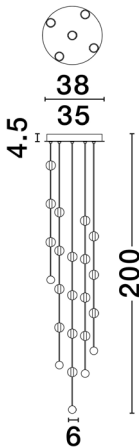

NOVA LUCE

PRODUCT DATASHEET

Version: 001

PRODUCT PHOTOGRAPH

TECHNICAL DRAWING

GENERAL INFORMATION

Product Code	9511018
Collection	Decorative
Product Category	Suspension
Product Family	Alcinoe
Mounting Location	Ceiling
Application Environment	Indoor
Specifications	

DIMENSION & WEIGHT

LxWxH (cm)	D: 38 H: 200
Cut out (cm)	N/A
Weight (Kgr)	7.0

MATERIAL & COLOR

Product Color	Black & Gold
Body Material	Metal & Acrylic

APPLICATION & MOUNTING

Ambient Working Temp.	Max 45 oC
Type of Protection	IP20
Dimmable	Yes
Type of Dimming	Triac
Mounting type	Surface
Mounting Depth (cm)	N/A
Led Module Replaceable	No
Light Source	LED

Power (Nominal)	64 W
Input voltage (Nominal)	220-240Vac
Mains Frequency	50/60Hz

PHOTOMETRICAL DATA

Luminous Flux	4708 lm
Color Temperature	3000K
Light Color (Designation)	Warm White

WARRANTY

Warranty	3 Years
----------	----------------