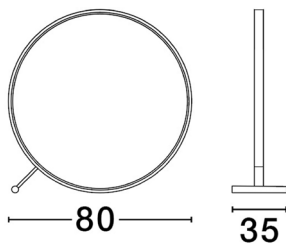

NOVA LUCE

PRODUCT DATASHEET

Version: 001

PRODUCT PHOTOGRAPH

TECHNICAL DRAWING

GENERAL INFORMATION

Product Code	9006098
Collection	Decorative
Product Category	Table
Product Family	Hola
Mounting Location	N/A
Application Environment	Indoor
Specifications	

DIMENSION & WEIGHT

LxWxH (cm)	D:80 W:35 H:80
Cut out (cm)	N/A
Weight (Kgr)	2.5

MATERIAL & COLOR

Product Color	Black
Body Material	Aluminium

APPLICATION & MOUNTING

Ambient Working Temp.	Max 45 oC
Type of Protection	IP20
Dimmable	Yes
Type of Dimming	Switch Dimmable
Mounting type	N/A
Mounting Depth (cm)	N/A
Led Module Replaceable	No
Light Source	LED

Power (Nominal)	46 W
Input voltage (Nominal)	220-240Vac
Mains Frequency	50/60Hz

PHOTOMETRICAL DATA

Luminous Flux	3757 lm
Color Temperature	3000K
Light Color (Designation)	Warm White

WARRANTY

Warranty	3 Years
----------	----------------