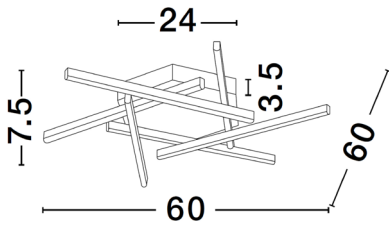

NOVA LUCE

PRODUCT DATASHEET

Version: 001

PRODUCT PHOTOGRAPH

TECHNICAL DRAWING

GENERAL INFORMATION

Product Code	9001112
Collection	Decorative
Product Category	Ceiling
Product Family	Antama
Mounting Location	Ceiling
Application Environment	Indoor
Specifications	

DIMENSION & WEIGHT

LxWxH (cm)	L: 60 W: 60 H: 7.5
Cut out (cm)	N/A
Weight (Kgr)	1.5

MATERIAL & COLOR

Product Color	Black & Gold
Body Material	Steel & Aluminium

APPLICATION & MOUNTING

Ambient Working Temp.	Max 45 oC
Type of Protection	IP20
Dimmable	Yes
Type of Dimming	Triac
Mounting type	Surface
Mounting Depth (cm)	N/A
Led Module Replaceable	No
Light Source	LED