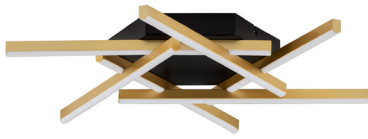

NOVA LUCE

PRODUCT DATASHEET

Version: 001

PRODUCT PHOTOGRAPH

TECHNICAL DRAWING

GENERAL INFORMATION

Product Code	9001112
Collection	Decorative
Product Category	Ceiling
Product Family	Antama
Mounting Location	Ceiling
Application Environment	Indoor
Specifications	

DIMENSION & WEIGHT

LxWxH (cm)	L: 60 W: 60 H: 7.5
Cut out (cm)	N/A
Weight (Kgr)	1.5

MATERIAL & COLOR

Product Color	Black & Gold
Body Material	Steel & Aluminium

APPLICATION & MOUNTING

Ambient Working Temp.	Max 45 oC
Type of Protection	IP20
Dimmable	Yes
Type of Dimming	Triac
Mounting type	Surface
Mounting Depth (cm)	N/A
Led Module Replaceable	No
Light Source	LED