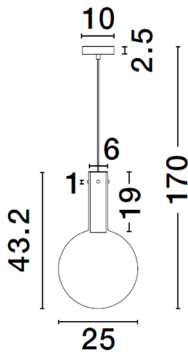

GENERAL INFORMATION

Product Code	9009102
Collection	Decorative
Product Category	Suspension
Product Family	Nostos
Mounting Location	Ceiling
Application Environment	Indoor
Specifications	

DIMENSION & WEIGHT

LxWxH (cm)	D: 25 H: 170
Cut out (cm)	N/A
Weight (Kgr)	1.2

MATERIAL & COLOR

Product Color	Pink & Gold
Body Material	Metal & Glass

APPLICATION & MOUNTING

Ambient Working Temp.	Max 45 oC
Type of Protection	IP20
Dimmable	Yes
Type of Dimming	Triac
Mounting type	Surface
Mounting Depth (cm)	N/A
Led Module Replaceable	No
Light Source	LED

NOVA LUCE S.A

Schimatari Viotias
32009, Greece

+30 22620 58 121
+30 22620 56 743

info@novaluce.com
www.novaluce.com