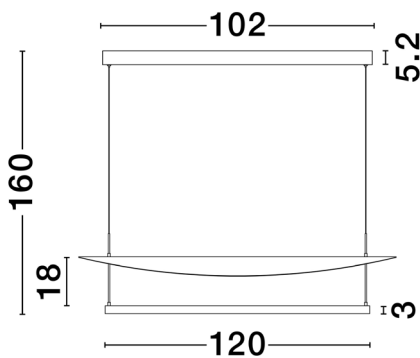

NOVA LUCE

PRODUCT DATASHEET

Version: 001

PRODUCT PHOTOGRAPH

TECHNICAL DRAWING

GENERAL INFORMATION

Product Code	9580677
Collection	Decorative
Product Category	Suspension
Product Family	Diona
Mounting Location	Ceiling
Application Environment	Indoor
Specifications	

DIMENSION & WEIGHT

LxWxH (cm)	L: 120 W: 30 H: 160
Cut out (cm)	N/A
Weight (Kgr)	4.8

MATERIAL & COLOR

Product Color	Black & White
Body Material	Aluminium

APPLICATION & MOUNTING

Ambient Working Temp.	Max 45 oC
Type of Protection	IP20
Dimmable	Yes
Type of Dimming	Triac
Mounting type	Surface
Mounting Depth (cm)	N/A
Led Module Replaceable	No
Light Source	LED

Power (Nominal)	81 W
Input voltage (Nominal)	220-240Vac
Mains Frequency	50/60Hz

PHOTOMETRICAL DATA

Luminous Flux	5160 lm
Color Temperature	3000K
Light Color (Designation)	Warm White

WARRANTY

Warranty	3 Years
----------	----------------