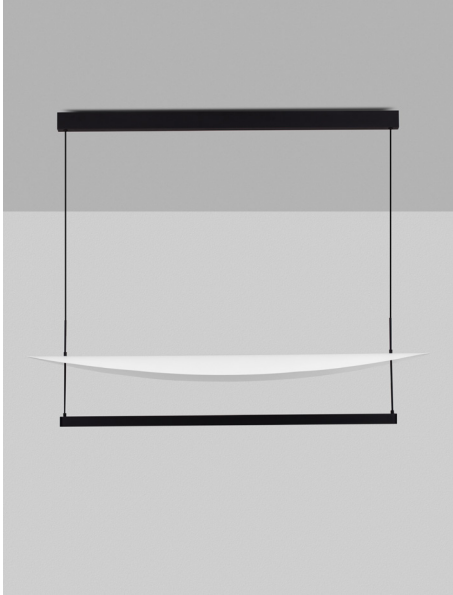

NOVA LUCE

PRODUCT DATASHEET

Version: 001

PRODUCT PHOTOGRAPH

TECHNICAL DRAWING

GENERAL INFORMATION

Product Code	9580677
Collection	Decorative
Product Category	Suspension
Product Family	Diona
Mounting Location	Ceiling
Application Environment	Indoor
Specifications	

DIMENSION & WEIGHT

LxWxH (cm)	L: 120 W: 30 H: 160
Cut out (cm)	N/A
Weight (Kgr)	4.8

MATERIAL & COLOR

Product Color	Black & White
Body Material	Aluminium

APPLICATION & MOUNTING

Ambient Working Temp.	Max 45 oC
Type of Protection	IP20
Dimmable	Yes
Type of Dimming	Triac
Mounting type	Surface
Mounting Depth (cm)	N/A
Led Module Replaceable	No
Light Source	LED