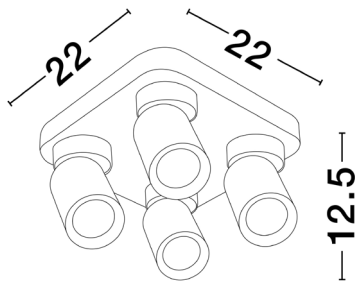

NOVA LUCE

PRODUCT DATASHEET

Version: 001

PRODUCT PHOTOGRAPH

GENERAL INFORMATION

Product Code	9011345
Collection	Decorative
Product Category	Spotlights
Product Family	Amecy
Mounting Location	Ground
Application Environment	Indoor
Specifications	

DIMENSION & WEIGHT

LxWxH (cm)	L:22 W:22 H : 12.5
Cut out (cm)	N/A
Weight (Kgr)	1.0

TECHNICAL DRAWING

MATERIAL & COLOR

Product Color	White
Body Material	Aluminium

APPLICATION & MOUNTING

Ambient Working Temp.	Max 45 oC
Type of Protection	IP20
Dimmable	Depend On Lamp
Type of Dimming	Depend On Lamp
Mounting type	Surface
Mounting Depth (cm)	N/A
Led Module Replaceable	Yes
Light Source	LED GU10

NOVA LUCE S.A

Schimatari Viotias
32009, Greece

+30 22620 58 121
+30 22620 56 743

info@novaluce.com
www.novaluce.com