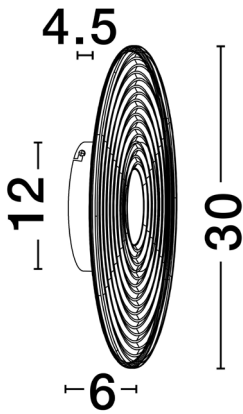

NOVA LUCE

PRODUCT DATASHEET

Version: 001

PRODUCT PHOTOGRAPH

TECHNICAL DRAWING

GENERAL INFORMATION

Product Code	9236498
Collection	Decorative
Product Category	Wall
Product Family	Nous
Mounting Location	Wall
Application Environment	Indoor
Specifications	

DIMENSION & WEIGHT

LxWxH (cm)	D: 30 W: 6 H: 30
Cut out (cm)	N/A
Weight (Kgr)	1.5

MATERIAL & COLOR

Product Color	Black Nickel & Smoky
Body Material	Metal & Glass

APPLICATION & MOUNTING

Ambient Working Temp.	Max 45 oC
Type of Protection	IP20
Dimmable	No
Type of Dimming	N/A
Mounting type	Surface
Mounting Depth (cm)	N/A
Led Module Replaceable	No
Light Source	LED

Power (Nominal)	8 W
Input voltage (Nominal)	220-240Vac
Mains Frequency	50/60Hz

PHOTOMETRICAL DATA

Luminous Flux	72 lm
Color Temperature	3000K
Light Color (Designation)	Warm White

WARRANTY

Warranty	3 Years
----------	----------------