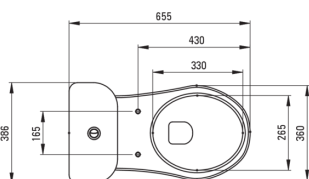

FUNKIA

Toilet bowl, close-coupled

Product code: CDFD6LSS

EAN: 5907650868866

Color: white

Warranty [years]: 10

Toilet seat

Slow-close toilet seat	Yes
------------------------	-----