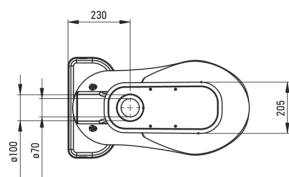

FUNKIA

Toilet bowl, close-coupled

Product code: CDFD6LSS

EAN: 5907650868866

Color: white

Warranty [years]: 10

Toilet seat

Slow-close toilet seat	Yes
------------------------	-----