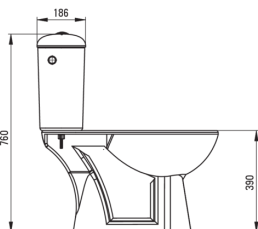

FUNKIA

Toilet bowl, close-coupled

Product code: CDFD6LSS

EAN: 5907650868866

Color: white

Warranty [years]: 10

Toilet seat

Slow-close toilet seat	Yes
------------------------	-----