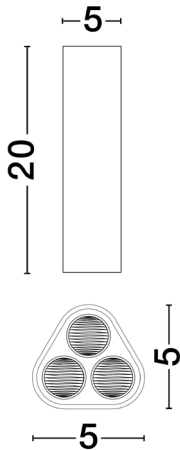

NOVA LUCE

PRODUCT DATASHEET

Version: 001

PRODUCT PHOTOGRAPH

TECHNICAL DRAWING

GENERAL INFORMATION

Product Code	9695104
Collection	Decorative
Product Category	Ceiling
Product Family	Etho
Mounting Location	Ceiling
Application Environment	Indoor
Specifications	

DIMENSION & WEIGHT

LxWxH (cm)	L: 5 W: 5 H: 20
Cut out (cm)	N/A
Weight (Kgr)	0.3

MATERIAL & COLOR

Product Color	White & Black
Body Material	Aluminium

APPLICATION & MOUNTING

Ambient Working Temp.	Max 45 oC
Type of Protection	IP20
Dimmable	No
Type of Dimming	N/A
Mounting type	Surface
Mounting Depth (cm)	N/A
Led Module Replaceable	No
Light Source	LED

Power (Nominal)	6 W
Input voltage (Nominal)	220-240Vac
Mains Frequency	50/60Hz

PHOTOMETRICAL DATA

Luminous Flux	459 lm
Color Temperature	3000K
Light Color (Designation)	Warm White

WARRANTY

Warranty	3 Years
----------	----------------