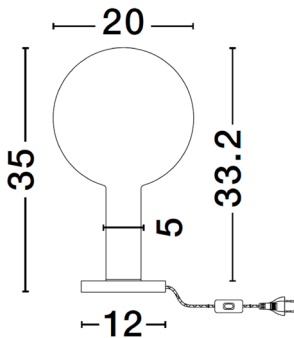

NOVA LUCE

PRODUCT DATASHEET

Version: 001

PRODUCT PHOTOGRAPH

TECHNICAL DRAWING

GENERAL INFORMATION

Product Code	9009104
Collection	Decorative
Product Category	Table
Product Family	Nostos
Mounting Location	N/A
Application Environment	Indoor
Specifications	

DIMENSION & WEIGHT

LxWxH (cm)	D: 20 H: 36
Cut out (cm)	N/A
Weight (Kgr)	0.8

MATERIAL & COLOR

Product Color	Dark Gray & Gold & White
Body Material	Metal & Glass

APPLICATION & MOUNTING

Ambient Working Temp.	Max 45 °C
Type of Protection	IP20
Dimmable	Yes
Type of Dimming	Triac
Mounting type	N/A
Mounting Depth (cm)	N/A
Led Module Replaceable	No
Light Source	LED

Power (Nominal)	3 W
Input voltage (Nominal)	220-240Vac
Mains Frequency	50/60Hz

PHOTOMETRICAL DATA

Luminous Flux	341 lm
Color Temperature	3000K
Light Color (Designation)	Warm White

WARRANTY

Warranty	3 Years
----------	----------------