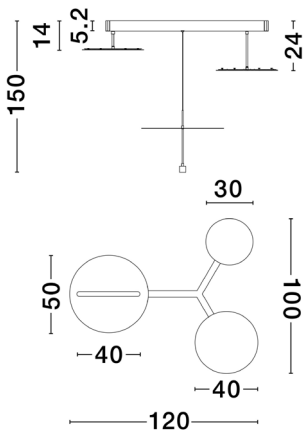

NOVA LUCE

PRODUCT DATASHEET

Version: 001

PRODUCT PHOTOGRAPH

TECHNICAL DRAWING

GENERAL INFORMATION

Product Code	9580679
Collection	Decorative
Product Category	Suspension
Product Family	Diona
Mounting Location	Ceiling
Application Environment	Indoor
Specifications	

DIMENSION & WEIGHT

LxWxH (cm)	L: 120 W: 100 H: 150
Cut out (cm)	N/A
Weight (Kgr)	65.0

MATERIAL & COLOR

Product Color	Black & White
Body Material	Aluminium

APPLICATION & MOUNTING

Ambient Working Temp.	Max 45 oC
Type of Protection	IP20
Dimmable	Yes
Type of Dimming	Triac
Mounting type	Surface
Mounting Depth (cm)	N/A
Led Module Replaceable	No
Light Source	LED

Power (Nominal)	60 W
Input voltage (Nominal)	220-240Vac
Mains Frequency	50/60Hz

PHOTOMETRICAL DATA

Luminous Flux	4100 lm
Color Temperature	3000K
Light Color (Designation)	Warm White

WARRANTY

Warranty	3 Years
----------	----------------