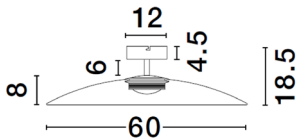

GENERAL INFORMATION

Product Code	9620142
Collection	Decorative
Product Category	Ceiling
Product Family	Polifemo
Mounting Location	Ceiling
Application Environment	Indoor
Specifications	

DIMENSION & WEIGHT

LxWxH (cm)	D: 60 H: 18.5
Cut out (cm)	N/A
Weight (Kgr)	5.0

MATERIAL & COLOR

Product Color	Black & Smoky
Body Material	Metal & Glass

APPLICATION & MOUNTING

Ambient Working Temp.	Max 45 oC
Type of Protection	IP20
Dimmable	No
Type of Dimming	N/A
Mounting type	Surface
Mounting Depth (cm)	N/A
Led Module Replaceable	No
Light Source	LED

NOVA LUCE S.A

Schimatari Viotias
32009, Greece

+30 22620 58 121
+30 22620 56 743

info@novaluce.com
www.novaluce.com