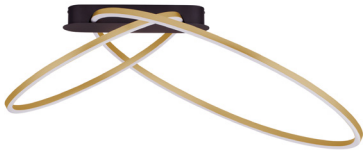

NOVA LUCE

PRODUCT DATASHEET

Version: 001

PRODUCT PHOTOGRAPH

TECHNICAL DRAWING

GENERAL INFORMATION

Product Code	9248172
Collection	Decorative
Product Category	Ceiling
Product Family	Kiklos
Mounting Location	Ceiling
Application Environment	Indoor
Specifications	

DIMENSION & WEIGHT

LxWxH (cm)	D: 72 W: 59 H: 30
Cut out (cm)	N/A
Weight (Kgr)	1.6

MATERIAL & COLOR

Product Color	Brass Gold
Body Material	Steel & Aluminium & Silicone

APPLICATION & MOUNTING

Ambient Working Temp.	Max 45 oC
Type of Protection	IP20
Dimmable	Yes
Type of Dimming	Triac
Mounting type	Surface
Mounting Depth (cm)	N/A
Led Module Replaceable	No
Light Source	LED