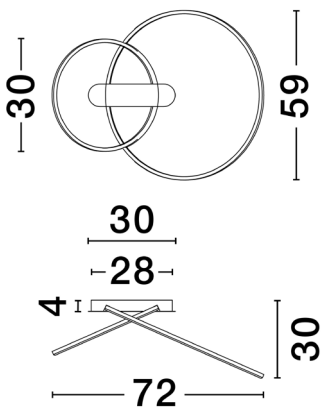

NOVA LUCE

PRODUCT DATASHEET

Version: 001

PRODUCT PHOTOGRAPH

TECHNICAL DRAWING

GENERAL INFORMATION

Product Code	9248172
Collection	Decorative
Product Category	Ceiling
Product Family	Kiklos
Mounting Location	Ceiling
Application Environment	Indoor
Specifications	

DIMENSION & WEIGHT

LxWxH (cm)	D: 72 W: 59 H: 30
Cut out (cm)	N/A
Weight (Kgr)	1.6

MATERIAL & COLOR

Product Color	Brass Gold
Body Material	Steel & Aluminium & Silicone

APPLICATION & MOUNTING

Ambient Working Temp.	Max 45 oC
Type of Protection	IP20
Dimmable	Yes
Type of Dimming	Triac
Mounting type	Surface
Mounting Depth (cm)	N/A
Led Module Replaceable	No
Light Source	LED

Power (Nominal)	42 W
Input voltage (Nominal)	220-240Vac
Mains Frequency	50/60Hz

PHOTOMETRICAL DATA

Luminous Flux	2094 lm
Color Temperature	3000K
Light Color (Designation)	Warm White

WARRANTY

Warranty	3 Years
----------	----------------