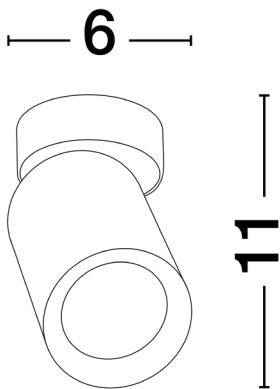

NOVA LUCE

PRODUCT DATASHEET

Version: 001

PRODUCT PHOTOGRAPH

TECHNICAL DRAWING

GENERAL INFORMATION

Product Code	9011346
Collection	Decorative
Product Category	Spotlights
Product Family	Amecy
Mounting Location	Ground
Application Environment	Indoor
Specifications	

DIMENSION & WEIGHT

LxWxH (cm)	D:6 H:11
Cut out (cm)	N/A
Weight (Kgr)	0.2

MATERIAL & COLOR

Product Color	Black
Body Material	Aluminium

APPLICATION & MOUNTING

Ambient Working Temp.	Max 45 oC
Type of Protection	IP20
Dimmable	Depend On Lamp
Type of Dimming	Depend On Lamp
Mounting type	Surface
Mounting Depth (cm)	N/A
Led Module Replaceable	Yes
Light Source	LED GU10

Power (Nominal)	10 W
Input voltage (Nominal)	220-240Vac
Mains Frequency	50/60Hz

PHOTOMETRICAL DATA

Luminous Flux	Depend On Lamp
Color Temperature	Depend On Lamp
Light Color (Designation)	Warm White

WARRANTY