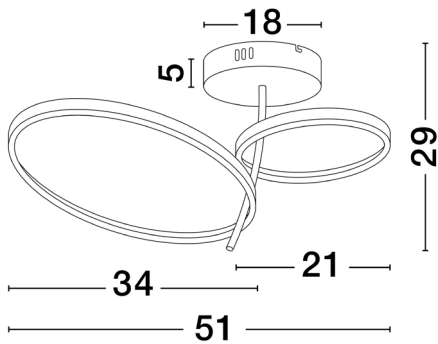

TECHNICAL DRAWING

GENERAL INFORMATION

Product Code	9001110
Collection	Decorative
Product Category	Ceiling
Product Family	Imar
Mounting Location	Ceiling
Application Environment	Indoor
Specifications	

DIMENSION & WEIGHT

LxWxH (cm)	D: 51 W: 34 H: 29
Cut out (cm)	N/A
Weight (Kgr)	1.0

MATERIAL & COLOR

Product Color	Black & Gold
Body Material	Steel & Aluminium

APPLICATION & MOUNTING

Ambient Working Temp.	Max 45 oC
Type of Protection	IP20
Dimmable	Yes
Type of Dimming	Triac
Mounting type	Surface
Mounting Depth (cm)	N/A
Led Module Replaceable	No
Light Source	LED

NOVA LUCE S.A

Schimatari Viotias
32009, Greece

+30 22620 58 121
+30 22620 56 743

info@novaluce.com
www.novaluce.com