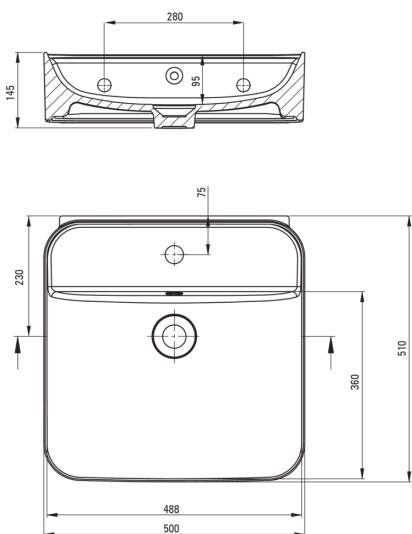

HIACYNT NEW

Ceramic washbasin, countertop/wall-mounted

Product code: CDY_6U5W

EAN: 5907650813194

Color: white

Warranty [years]: 10

Washbasin

Material	ceramic
Width [mm]	510
Length [mm]	500
Height [mm]	130
Installation method	wall-mounted, countertop/ standing

Features:

- Hard and durable ceramics does not lose its properties with long use
- Antibacterial coating, preventing the growth of microorganisms
- Dedicated cleaning agent, safe for cleaned surfaces
- Only the best materials, the quality of which has been confirmed by laboratory tests