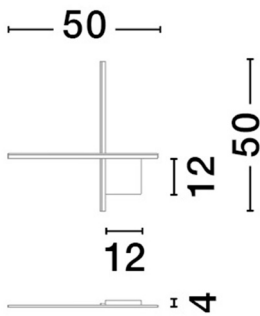

GENERAL INFORMATION

Product Code	9006084
Collection	Decorative
Product Category	Wall
Product Family	Cross
Mounting Location	Wall
Application Environment	Indoor
Specifications	

DIMENSION & WEIGHT

LxWxH (cm)	L:50 W:4 H:50
Cut out (cm)	N/A
Weight (Kgr)	0.7

MATERIAL & COLOR

Product Color	Black
Body Material	Aluminium

APPLICATION & MOUNTING

Ambient Working Temp.	Max 45 oC
Type of Protection	IP20
Dimmable	Yes
Type of Dimming	Triac
Mounting type	Surface
Mounting Depth (cm)	N/A
Led Module Replaceable	No
Light Source	LED

NOVA LUCE S.A

Schimatari Viotias
32009, Greece

+30 22620 58 121
+30 22620 56 743

info@novaluce.com
www.novaluce.com