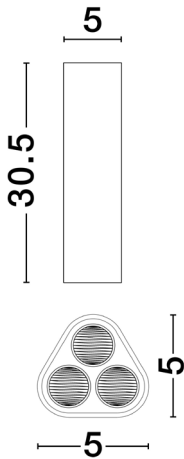

NOVA LUCE

PRODUCT DATASHEET

Version: 001

PRODUCT PHOTOGRAPH

TECHNICAL DRAWING

GENERAL INFORMATION

Product Code	9695106
Collection	Decorative
Product Category	Ceiling
Product Family	Etho
Mounting Location	Ceiling
Application Environment	Indoor
Specifications	

DIMENSION & WEIGHT

LxWxH (cm)	L: 5 W: 5 H: 30.5
Cut out (cm)	N/A
Weight (Kgr)	0.4

MATERIAL & COLOR

Product Color	White & Black
Body Material	Aluminium

APPLICATION & MOUNTING

Ambient Working Temp.	Max 45 oC
Type of Protection	IP20
Dimmable	No
Type of Dimming	N/A
Mounting type	Surface
Mounting Depth (cm)	N/A
Led Module Replaceable	No
Light Source	LED

Power (Nominal)	6 W
Input voltage (Nominal)	220-240Vac
Mains Frequency	50/60Hz

PHOTOMETRICAL DATA

Luminous Flux	456 lm
Color Temperature	3000K
Light Color (Designation)	Warm White

WARRANTY

Warranty	3 Years
----------	----------------