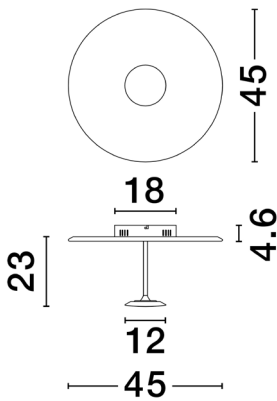

NOVA LUCE

PRODUCT DATASHEET

Version: 001

PRODUCT PHOTOGRAPH

TECHNICAL DRAWING

GENERAL INFORMATION

Product Code	9248180
Collection	Decorative
Product Category	Ceiling
Product Family	Nima
Mounting Location	Ceiling
Application Environment	Indoor
Specifications	

DIMENSION & WEIGHT

LxWxH (cm)	D: 45 H: 23
Cut out (cm)	N/A
Weight (Kgr)	2.4

MATERIAL & COLOR

Product Color	White
Body Material	Steel & Aluminium & Acrylic

APPLICATION & MOUNTING

Ambient Working Temp.	Max 45 oC
Type of Protection	IP20
Dimmable	Yes
Type of Dimming	Triac
Mounting type	Surface
Mounting Depth (cm)	N/A
Led Module Replaceable	No
Light Source	LED

Power (Nominal)	15 W
Input voltage (Nominal)	220-240Vac
Mains Frequency	50/60Hz

PHOTOMETRICAL DATA

Luminous Flux	984 lm
Color Temperature	3000K
Light Color (Designation)	Warm White

WARRANTY

Warranty	3 Years
----------	----------------